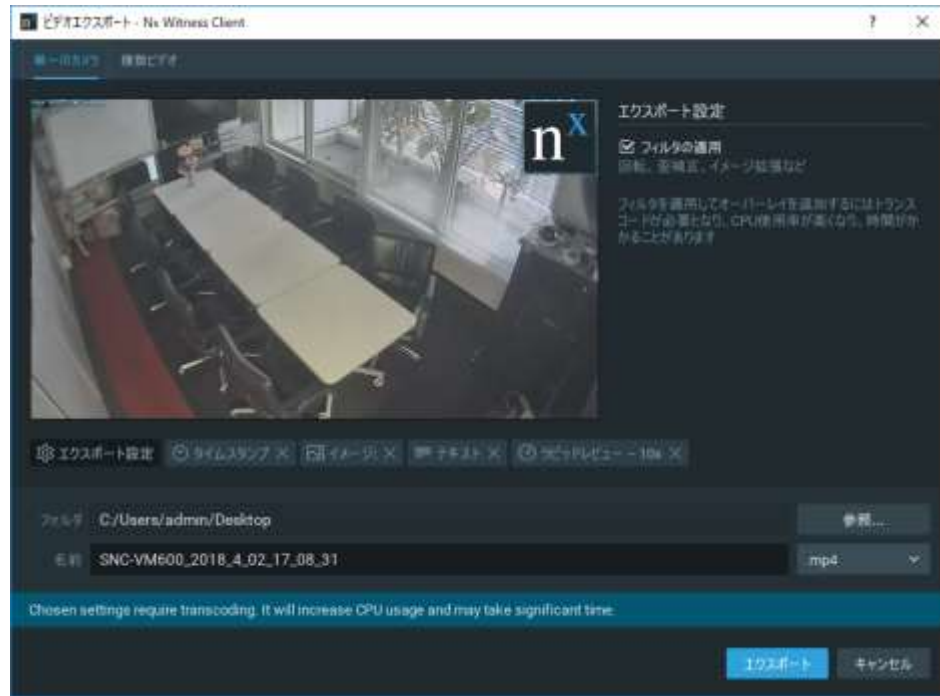

エクスポートUI画面の変更

イメージ、テキストを付けて
エクスポート可能になった